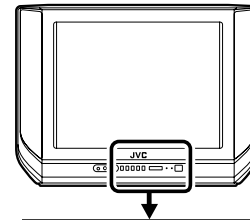

Locations

Locations of front panel buttons and lamps

<AV-14FT>

<AV-14AT>